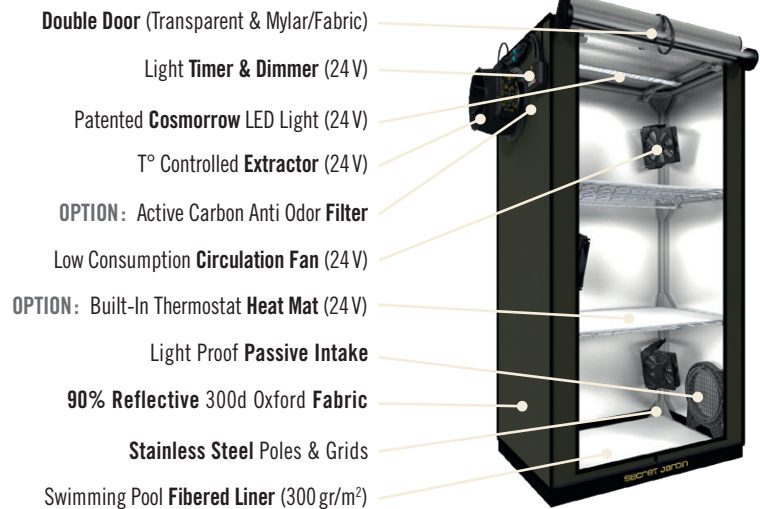

TECHNICAL SPECIFICATIONS

THE ORIGINAL 60	
Reference	GR60
Designation	The Original 60
Weight (Net)	11.5 kg
Dimensions Assembled (W x D x H)	60 x 40 x 116 cm
CONSUMPTION	
Max	140 W
Monthly	
Light	18 h/d
kWh	45 kWh
POWER & PLUGS	
Voltage	200-240 V
Frequency	50/60 Hz
Plug Type, Country	C/G Type, UE/UK
LIGHTING	
LED Bulbs	3x COP2065
Power	60 W
PPE (Bulb)	2.70 $\mu\text{mol/s/W}$
PPE	2.55 $\mu\text{mol/s/W}$
PPFD*	
Grow Area	60x40 cm
Lighting Distance	15 cm
40cm high level (1x COP2065)	<table border="1"> <tr><td>210</td><td>245</td><td>280</td><td>280</td><td>245</td><td>210</td></tr> <tr><td>245</td><td>345</td><td>400</td><td>400</td><td>345</td><td>245</td></tr> <tr><td>245</td><td>345</td><td>400</td><td>400</td><td>345</td><td>245</td></tr> <tr><td>210</td><td>245</td><td>280</td><td>280</td><td>245</td><td>210</td></tr> </table>
PPF: 51 $\mu\text{mol/s}$ – Average PPFD: 280 $\mu\text{mol/s/m}^2$	
80cm high level (2x COP2065)	<table border="1"> <tr><td>360</td><td>450</td><td>515</td><td>515</td><td>450</td><td>360</td></tr> <tr><td>450</td><td>670</td><td>780</td><td>780</td><td>670</td><td>450</td></tr> <tr><td>450</td><td>670</td><td>780</td><td>780</td><td>670</td><td>450</td></tr> <tr><td>360</td><td>450</td><td>515</td><td>515</td><td>450</td><td>360</td></tr> </table>
PPF: 102 $\mu\text{mol/s}$ – Average PPFD: 560 $\mu\text{mol/s/m}^2$	
120cm high level (3x COP2065)	<table border="1"> <tr><td>540</td><td>675</td><td>775</td><td>775</td><td>675</td><td>540</td></tr> <tr><td>680</td><td>1005</td><td>1170</td><td>1170</td><td>1005</td><td>680</td></tr> <tr><td>680</td><td>1005</td><td>1170</td><td>1170</td><td>1005</td><td>680</td></tr> <tr><td>540</td><td>675</td><td>775</td><td>775</td><td>675</td><td>540</td></tr> </table>
PPF: 153 $\mu\text{mol/s}$ – Average PPFD: 840 $\mu\text{mol/s/m}^2$	
Spectrum	Spring: Grow Spectrum
VENTILATION	
2 min cycle (filter on)	
Extractor (included)	150 m³/h
Filter (option)	100 m³/h
Fan (included)	3x MF120
HEAT MAT	
Included	-
Option	1x / 2x / 3x 20 W
OTHER	
Life Time	50 000 h

* Measured on white board

COMPLETE KIT

TEMPERATURE CONTROL VS AMBIANT T°

Depending on the ambient temperature:

15 to 25°C: The kit regulates temperature according to target.

Below 15°: Heat up incoming air, except for winter plants.

Over 25°C: Cool down incoming air, except for tropical plants.

To **boost** your plants, the **Heat Mat** is recommended for:

- 15 to 20°C for all plants
- 15 to 25°C for clones and seeds.

It will heat up the soil by 3°C and will automatically turn off at 24°C.

HUMIDITY CONTROL

The “**EXT MIN**” (minimum extraction) function of the extractor will ensure that relative humidity does not exceed a given level:

- ~10%: increase humidity
  Clones, seeds, tropical plants
- ~25%: moderate effect on humidity
  Springtime plants (growing)
- ~50%: decrease humidity
  Summertime plants (flowering)

REFERENCE, CONSUMABLES & OPTIONS

	REFERENCE	DESIGNATION	EAN CODE
	GR60	Spring Kit 60x40x116 cm 60 W	5 425030 267905
OPTION	HM20	Heating Mat 55x35cm 20W	5 425030 267981
OPTION	DF16F100	DF16 Carbon Filter CTC80 0.4 kg 100 m³/h	5 425030 268070